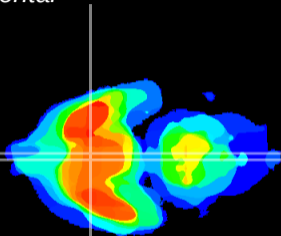

Coronal

Sagittal-R

Sagittal-L

ViBrisM: CX00934
Horizontal

SCN