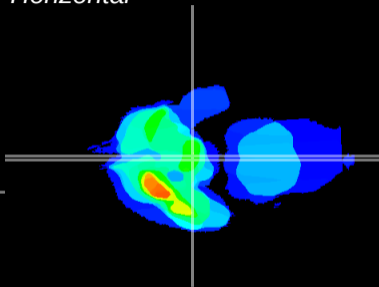

Coronal

Sagittal-R

Sagittal-L

ViBrism: CX00936
Horizontal

ME