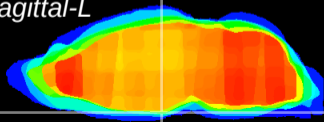

Coronal

Sagittal-R

Sagittal-L

ViBrism: CX00936
Horizontal

ME