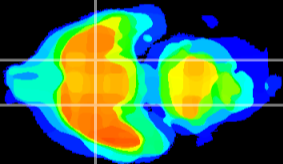

Coronal

Sagittal-R

Sagittal-L

ViBrism: CX00936  
Horizontal

S0