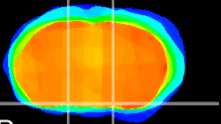

Coronal

Sagittal-R

Sagittal-L

ViBrism: CX00936  
Horizontal

S0