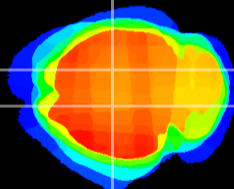

Coronal

Sagittal-R

Sagittal-L

ViBrism: CX00939
Horizontal

CA1