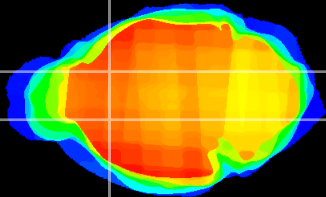

Coronal

Sagittal-R

Sagittal-L

ViBrism: CX00939
Horizontal

CPU medial