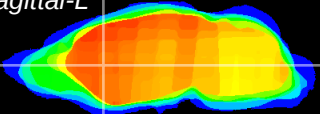

Coronal

Sagittal-R

Sagittal-L

ViBrism: CX00939
Horizontal

CPU medial