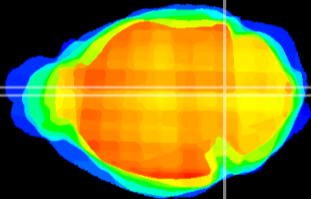

Coronal

Sagittal-R

Sagittal-L

ViBrism: CX00940
Horizontal

Tg