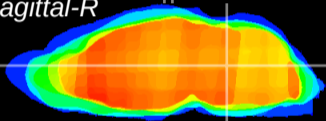

Coronal

Sagittal-R

Sagittal-L

ViBrism: CX00940
Horizontal

Tg