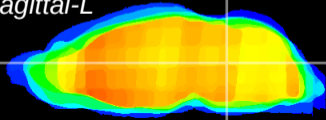

Coronal

Sagittal-R

Sagittal-L

ViBrism: CX00940
Horizontal

Tg