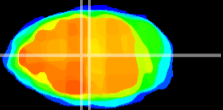

Coronal

Sagittal-R

Sagittal-L

ViBrism: CX00940
Horizontal

Tg