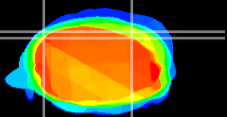

Coronal

Sagittal-R

Sagittal-L

ViBrism: CX00943
Horizontal

Cb lobe