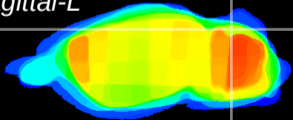

Coronal

Sagittal-R

Sagittal-L

ViBrism: CX00943
Horizontal

Cb lobe