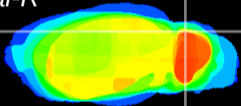

Coronal

Sagittal-R

Sagittal-L

ViBrism: CX00943
Horizontal

Cb lobe