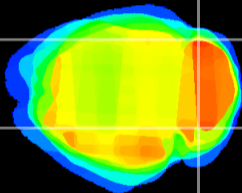

Coronal

Sagittal-R

Sagittal-L

ViBrism: CX00943
Horizontal

Cb lobe