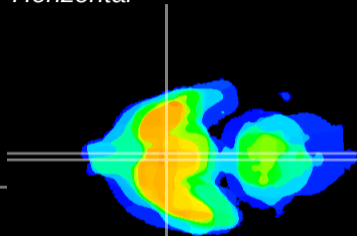

Coronal

Sagittal-R

Sagittal-L

ViBrism: CX00945
Horizontal

SCN