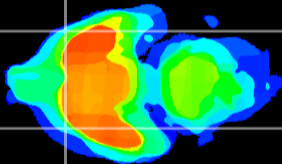

Coronal

Sagittal-R

Sagittal-L

ViBrism: CX00946
Horizontal

Pir