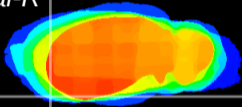

Coronal

Sagittal-R

Sagittal-L

ViBrism: CX00946
Horizontal

Pir