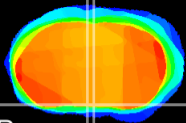

Coronal

Sagittal-R

Sagittal-L

ViBriSM: CX00946
Horizontal

SCN