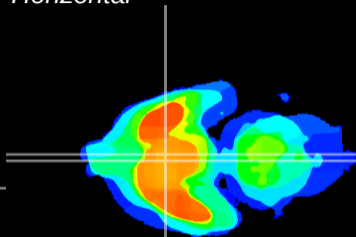

Coronal

Sagittal-R

Sagittal-L

ViBriSM: CX00946
Horizontal

SCN