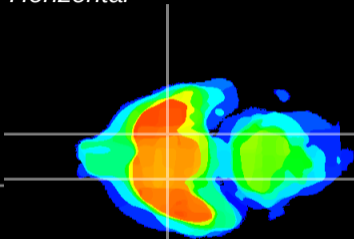

Coronal

Sagittal-R

Sagittal-L

ViBrisM: CX00946
Horizontal

S0