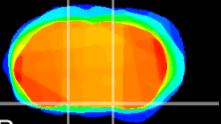

Coronal

Sagittal-R

Sagittal-L

ViBrisM: CX00946
Horizontal

S0