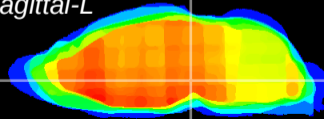

Coronal

Sagittal-R

Sagittal-L

ViBrism: CX00947
Horizontal

VTA