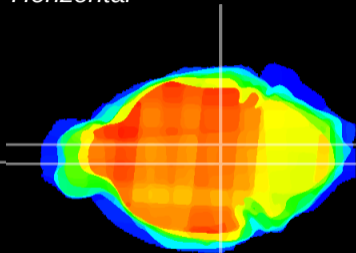

Coronal

Sagittal-R

Sagittal-L

ViBrism: CX00947
Horizontal

VTA