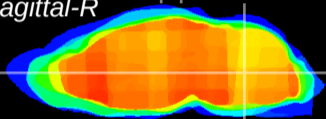

Coronal

Sagittal-R

Sagittal-L

ViBrism: CX00960
Horizontal

MVe