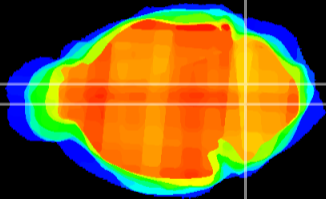

Coronal

Sagittal-R

Sagittal-L

ViBrism: CX00960
Horizontal

MVe