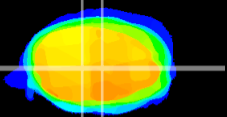

Coronal

Sagittal-R

Sagittal-L

ViBrism: CX00960
Horizontal

MVe