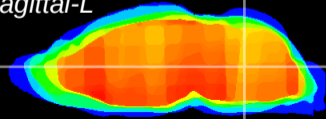

Coronal

Sagittal-R

Sagittal-L

ViBrism: CX00960
Horizontal

MVe