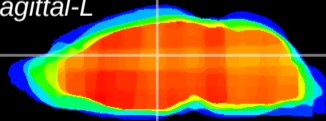

Coronal

Sagittal-R

Sagittal-L

ViBrism: CX00961
Horizontal

Hb