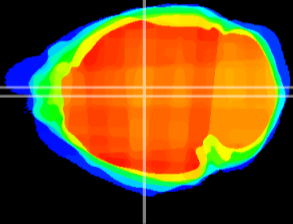

Coronal

Sagittal-R

Sagittal-L

ViBrism: CX00961
Horizontal

Hb