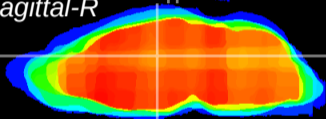

Coronal

Sagittal-R

Sagittal-L

ViBrism: CX00961
Horizontal

Hb