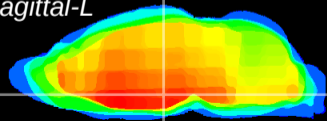

Coronal

Sagittal-R

Sagittal-L

ViBrism: CX00963
Horizontal

DM