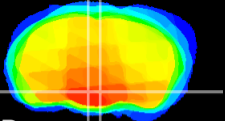

Coronal

Sagittal-R

Sagittal-L

ViBrism: CX00963
Horizontal

DM