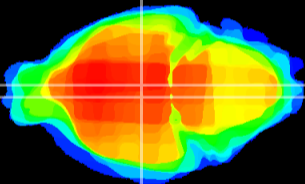

Coronal

Sagittal-R

Sagittal-L

ViBrism: CX00963
Horizontal

DM