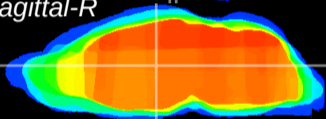

Coronal

Sagittal-R

Sagittal-L

ViBrism: CX00965
Horizontal

MD