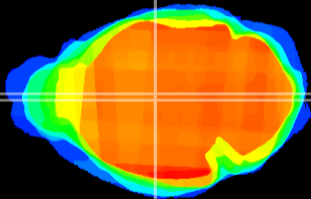

Coronal

Sagittal-R

Sagittal-L

ViBrism: CX00965
Horizontal

MD