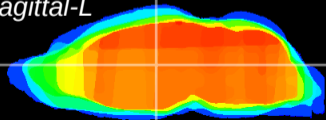

Coronal

Sagittal-R

Sagittal-L

ViBrism: CX00965
Horizontal

MD