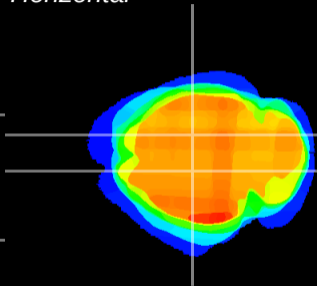

Coronal

Sagittal-R

Sagittal-L

ViBrism: CX00969
Horizontal

CA1