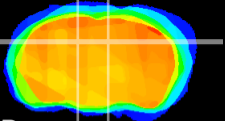

Coronal

Sagittal-R

Sagittal-L

ViBrism: CX00969
Horizontal

DG