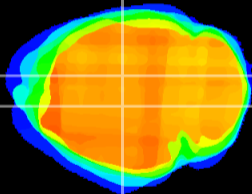

Coronal

Sagittal-R

Sagittal-L

ViBrism: CX00969
Horizontal

DG