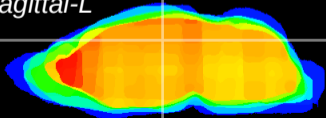

Coronal

Sagittal-R

Sagittal-L

ViBrism: CX00969
Horizontal

DG