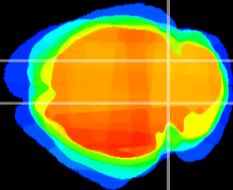

Coronal

Sagittal-R

Sagittal-L

ViBrism: CX00971
Horizontal

IC