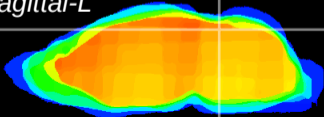

Coronal

Sagittal-R

Sagittal-L

ViBrism: CX00971
Horizontal

IC