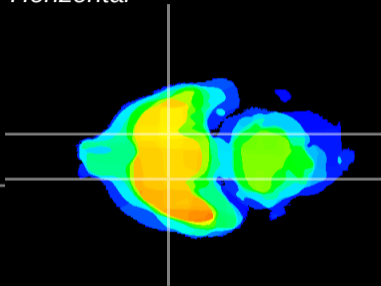

Coronal

Sagittal-R

Sagittal-L

ViBrism: CX00971
Horizontal

S0