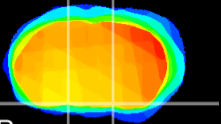

Coronal

Sagittal-R

Sagittal-L

ViBrism: CX00971
Horizontal

S0