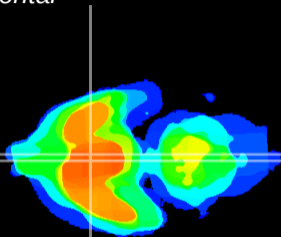

Coronal

Sagittal-R

Sagittal-L

ViBriSM: CX00973
Horizontal

SCN