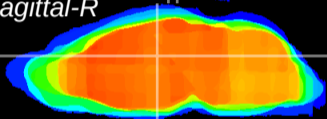

Coronal

Sagittal-R

Sagittal-L

ViBrism: CX00976
Horizontal

Hb