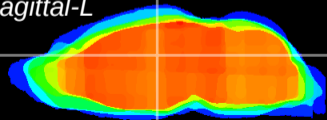

Coronal

Sagittal-R

Sagittal-L

ViBrism: CX00976
Horizontal

Hb