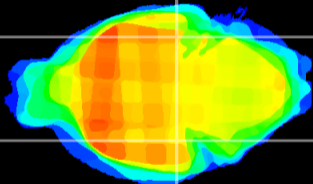

Coronal

Sagittal-R

Sagittal-L

ViBrism: CX00977
Horizontal

ventral S