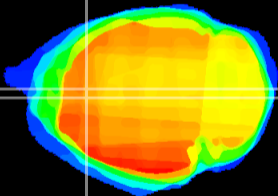

Coronal

Sagittal-R

Sagittal-L

ViBrism: CX00982
Horizontal

Cx cingulate