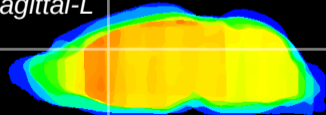

Coronal

Sagittal-R

Sagittal-L

ViBrism: CX00982
Horizontal

Cx cingulate