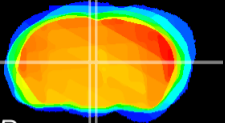

Coronal

Sagittal-R

Sagittal-L

ViBrism: CX00983
Horizontal

MD