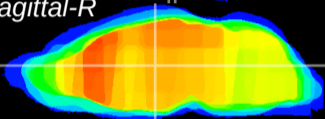

Coronal

Sagittal-R

Sagittal-L

ViBrism: CX00983
Horizontal

MD