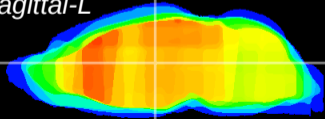

Coronal

Sagittal-R

Sagittal-L

ViBrism: CX00983
Horizontal

MD