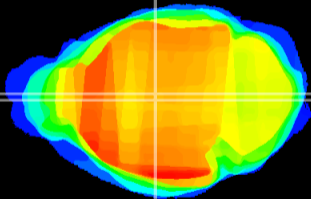

Coronal

Sagittal-R

Sagittal-L

ViBrism: CX00983
Horizontal

MD