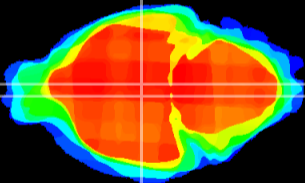

Coronal

Sagittal-R

Sagittal-L

ViBrism: CX00985
Horizontal

DM