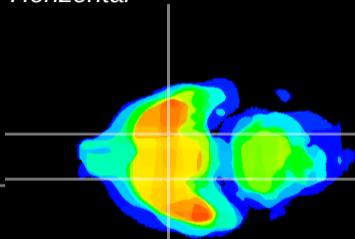

Coronal

Sagittal-R

Sagittal-L

ViBrism: CX00986
Horizontal

S0