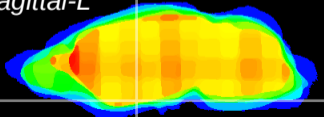

Coronal

Sagittal-R

Sagittal-L

ViBrism: CX00986
Horizontal

S0