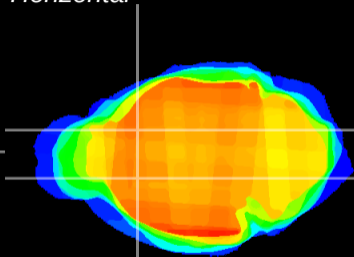

Coronal

Sagittal-R

Sagittal-L

ViBrism: CX00987  
Horizontal

CPU medial