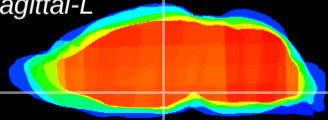

Coronal

Sagittal-R

Sagittal-L

ViBrism: CX00992
Horizontal

DM