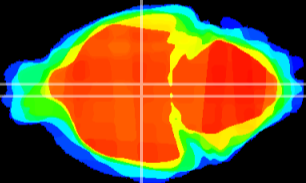

Coronal

Sagittal-R

Sagittal-L

ViBrism: CX00992
Horizontal

DM