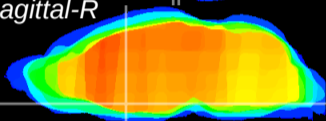

Coronal

Sagittal-R

Sagittal-L

ViBriSM: CX00993
Horizontal

MPA