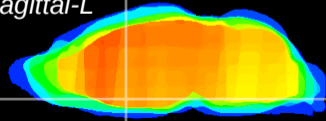

Coronal

Sagittal-R

Sagittal-L

ViBriSM: CX00993
Horizontal

MPA