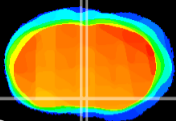

Coronal

Sagittal-R

Sagittal-L

ViBriSM: CX00993
Horizontal

MPA