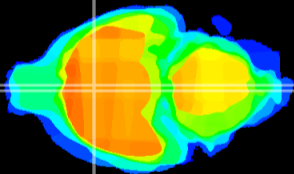

Coronal

Sagittal-R

Sagittal-L

ViBriSM: CX00993
Horizontal

MPA