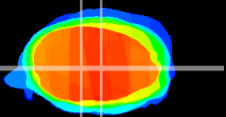

Coronal

Sagittal-R

Sagittal-L

ViBrism: CX00995
Horizontal

MVe