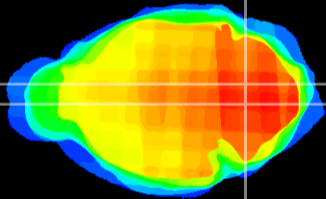

Coronal

Sagittal-R

Sagittal-L

ViBrism: CX00995
Horizontal

MVe