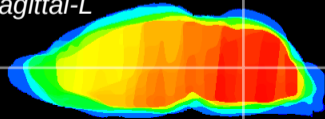

Coronal

Sagittal-R

Sagittal-L

ViBrism: CX00995
Horizontal

MVe