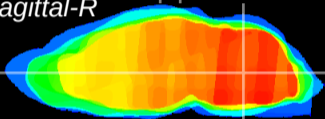

Coronal

Sagittal-R

Sagittal-L

ViBrism: CX00995
Horizontal

MVe