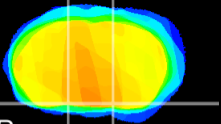

Coronal

Sagittal-R

Sagittal-L

ViBrism: CX00995
Horizontal

S0