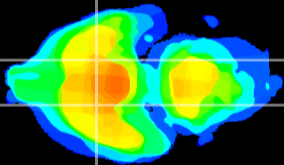

Coronal

Sagittal-R

Sagittal-L

ViBrism: CX00995
Horizontal

S0