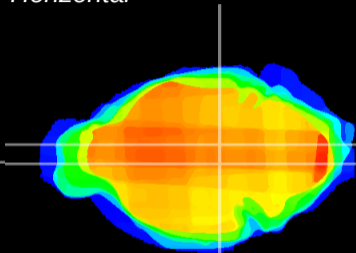

Coronal

Sagittal-R

Sagittal-L

ViBrism: CX00997
Horizontal

VTA