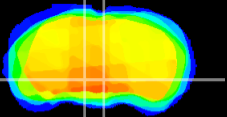

Coronal

Sagittal-R

Sagittal-L

ViBrism: CX00997
Horizontal

VTA