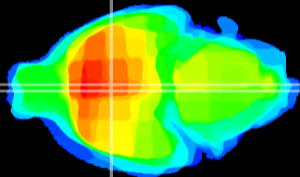

Coronal

Sagittal-R

Sagittal-L

ViBrism: CX00999  
Horizontal

SPa dorsal