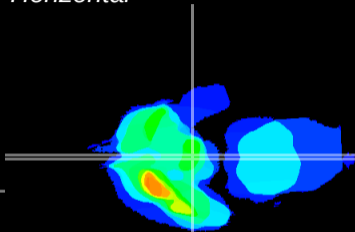

Coronal

Sagittal-R

Sagittal-L

ViBrism: CX01002
Horizontal

ME