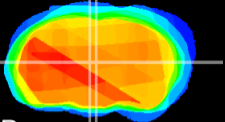

Coronal

Sagittal-R

Sagittal-L

ViBrism: CX01004
Horizontal

MD