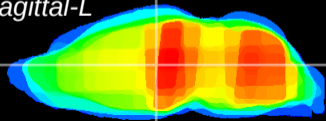

Coronal

Sagittal-R

Sagittal-L

ViBrism: CX01004
Horizontal

MD