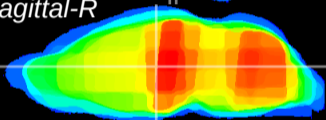

Coronal

Sagittal-R

Sagittal-L

ViBrism: CX01004
Horizontal

MD