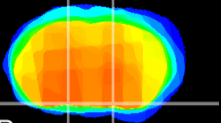

Coronal

Sagittal-R

Sagittal-L

ViBrism: CX01008
Horizontal

S0