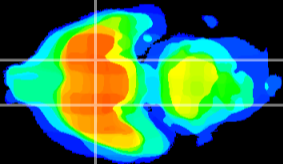

Coronal

Sagittal-R

Sagittal-L

ViBrism: CX01008
Horizontal

S0