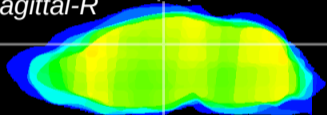

Coronal

Sagittal-R

Sagittal-L

ViBrism: CX01023
Horizontal

DG