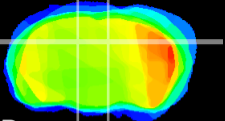

Coronal

Sagittal-R

Sagittal-L

ViBrism: CX01023
Horizontal

DG