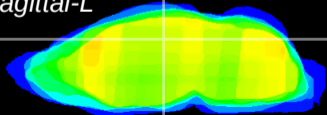

Coronal

Sagittal-R

Sagittal-L

ViBrism: CX01023
Horizontal

DG