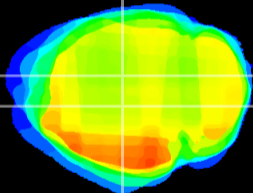

Coronal

Sagittal-R

Sagittal-L

ViBrism: CX01023
Horizontal

DG