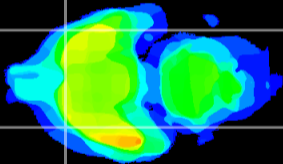

Coronal

Sagittal-R

Sagittal-L

ViBrism: CX01023
Horizontal

Pir