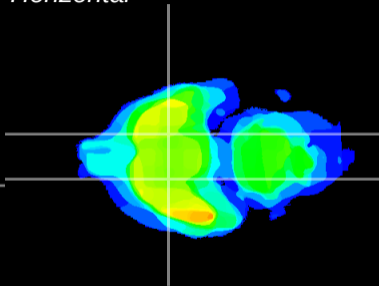

Coronal

Sagittal-R

Sagittal-L

ViBrism: CX01023
Horizontal

S0