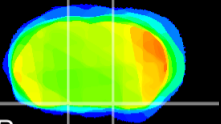

Coronal

Sagittal-R

Sagittal-L

ViBrism: CX01023
Horizontal

S0