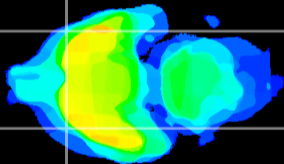

Coronal

Sagittal-R

Sagittal-L

ViBrism: CX01024
Horizontal

Pir