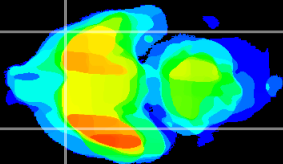

Coronal

Sagittal-R

Sagittal-L

ViBrism: CX01027
Horizontal

Pir