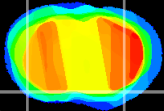

Coronal

Sagittal-R

Sagittal-L

ViBrism: CX01027
Horizontal

Pir