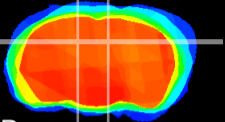

Coronal

Sagittal-R

Sagittal-L

ViBrism: CX01029
Horizontal

DG