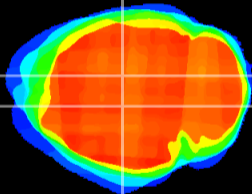

Coronal

Sagittal-R

Sagittal-L

ViBrism: CX01029
Horizontal

DG