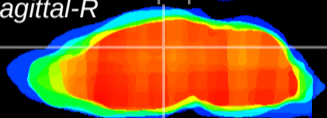

Coronal

Sagittal-R

Sagittal-L

ViBrism: CX01029
Horizontal

DG