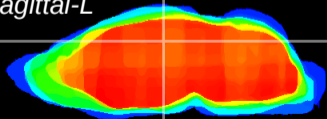

Coronal

Sagittal-R

Sagittal-L

ViBrism: CX01029
Horizontal

DG