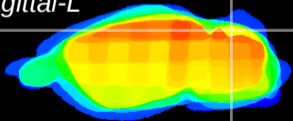

Coronal

Sagittal-R

Sagittal-L

ViBrism: CX01031
Horizontal

Cb lobe