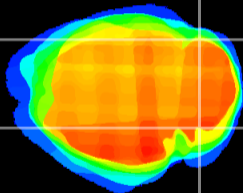

Coronal

Sagittal-R

Sagittal-L

ViBrism: CX01031
Horizontal

Cb lobe