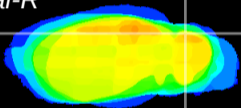

Coronal

Sagittal-R

Sagittal-L

ViBrism: CX01031
Horizontal

Cb lobe