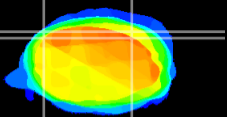

Coronal

Sagittal-R

Sagittal-L

ViBrism: CX01031
Horizontal

Cb lobe