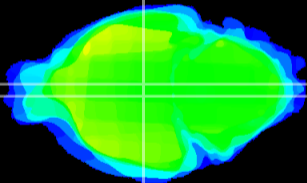

Coronal

Sagittal-R

Sagittal-L

ViBrism: CX01032
Horizontal

DM