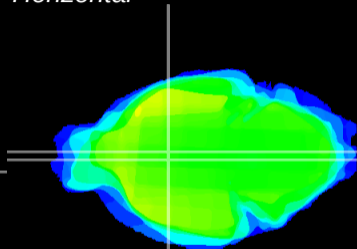

Coronal

Sagittal-R

Sagittal-L

ViBrism: CX01032
Horizontal

Pa