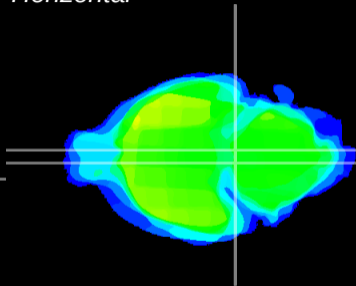

Coronal

Sagittal-R

Sagittal-L

ViBrism: CX01032
Horizontal

Pn