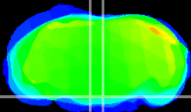

Coronal

Sagittal-R

Sagittal-L

ViBrism: CX01032
Horizontal

Pn