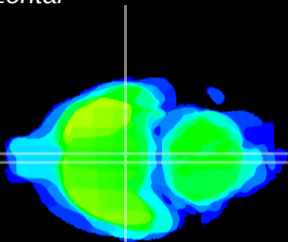

Coronal

Sagittal-R

Sagittal-L

ViBrism: CX01032
Horizontal

VMH