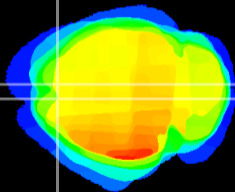

Coronal

Sagittal-R

Sagittal-L

ViBriSM: CX01033
Horizontal

Cx motor