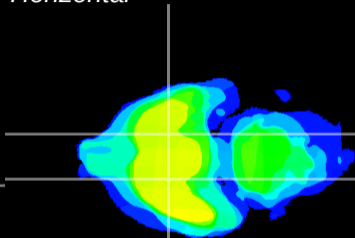

Coronal

Sagittal-R

Sagittal-L

ViBriSM: CX01033
Horizontal

S0